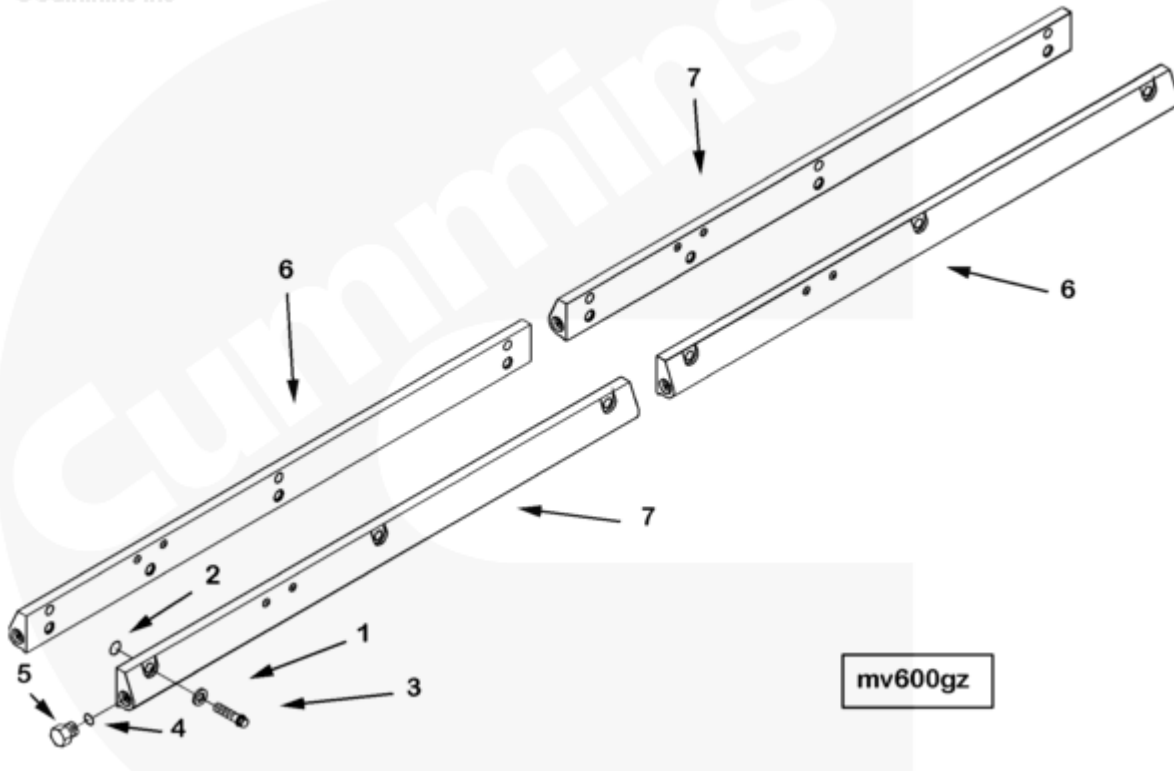

Parts Catalog - Option Detail

Electronic Parts Catalog - Option Detail				
Option	Group	Graphic	Film Card	Date
PP2404-01	06.01.6	mv600gz	K38	12-JAN-04
Engines	GTA38, K38, KTA38GC CM558, QSK38 CM2150 K106, QSK38 CM2150 MCRS, QSK38 CM850 MCRS			

©Cummins Inc

SMALL | MEDIUM | LARGE

Cart	Ref No	Part Number	Part Description	Required	Remarks
<input type="button" value="View My Cart"/>					
		PP2404-01	Oil Manifold		
<input type="checkbox"/>	1	127018	Plain Washer	12	1/4 in.
<input type="checkbox"/>	2	3084539	O-Ring Seal	12	
<input type="checkbox"/>	3	3001811	Twelve Point Cap Screw	12	1/4 - 20 X 1 Inch.
<input type="checkbox"/>		3023217	Threaded Plug	8	7/16 - 20 UNF
<input type="checkbox"/>	4	3036666	O-Ring Seal	8	
	5	3630034	Threaded Plug	8	